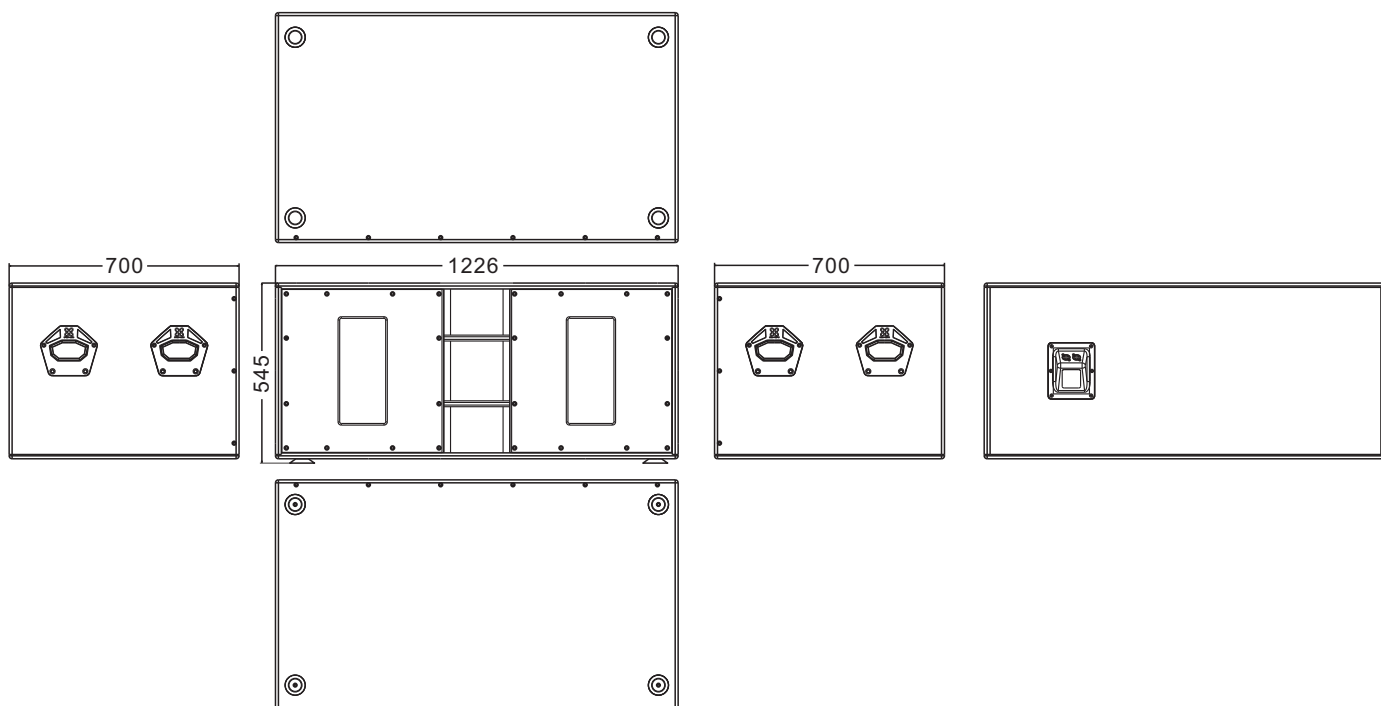

吊挂或安装CPL系列音箱

⚠ 注意:

此扬声器不可吊挂或悬挂在高处，只能在地面或舞台上使用！

产品尺寸:

单位: mm