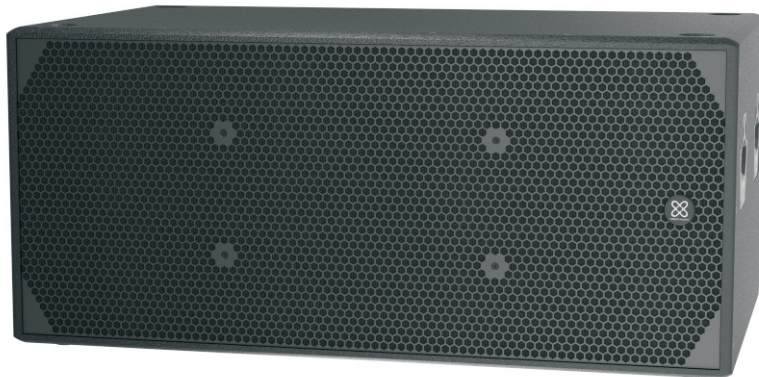

CPL28B
Subwoofer speaker system
超低扬声器系统

Product
Specifications
产品说明书

SPECIFICATIONS

Crest Audio® CPL28B

The new CPL enclosure series features high power ratings with custom components, a sleek look and a unique, snap-in metal grille. The CPL28B is a powerful subwoofer designed to compliment the other CPL speakers, and features one maximum-performance 18" woofer. It is rated at 1400 Watts continuous and 2800 Watts program. This speaker system is ideal for smaller venues where space is at a premium. Connections include two NL4 four-pin jack. The CPL Series is available in black.

*Features

- Subwoofer sound reinforcement enclosure
- Designed for permanent installations
- Premium 18" woofer
- Available in black
- Continuous power: 1400W
Program power: 2800W
- 28Hz-150Hz
- 105 dB at 1W/1m
- 4 Ohms

Specification:

- Type: two units subwoofer system
Continuous power: 1400W
Program power: 2800W
- Impedance: 4 OHMS
- Sensitivity (1W@1m): 105dB
- Maximum sound pressure level (1 meter): 136dB @ 1400W / 139dB @ 2800W.
- Frequency response, 1 meter on-axis, swept-sine in anechoic environment:
28Hz-150Hz (-10 dB)
- Nominal coverage pattern (-6dB): 360° H x 360° V
- Transducer complement: 2 x 18" woofer 4" VC (100mm)
- Input connections: NL4 4-pin jack x 2 PIN 1= (+) POSITIVE, PIN 2= (-) NEGATIVE
- Material: 18mm (0.7") plywood
- Surface treatment: Black textured polyurea paint
- Dimensions: H 545mm x W 1226mm x D 700mm
H 21.46" x W 48.27" x D 27.56"
(Note: height is with feet included)
- Packing size: H 1305mm x W 770mm x D 605mm
H 51.38" x W 30.31" x D 23.82"
- Net Weight: 89.2kg (196.7 lbs.)

Flying or Mounting the CPL Enclosure

 CAUTION:

This enclosure is not designed to be flown or hung overhead, use only on the ground or stage!

Dimensions:

Unit:mm

产品规格

Crest Audio®CPL28B

全新的CPL系列扬声器具有高额定功率值，定制组件，时尚的外观和独特的嵌入式网罩。CPL28B是一款强大的低音炮，为与搭配其它CPL系列扬声器搭配使用而设计，18"高性能低音单元。额定功率为1400W, 音乐功率2800W。此款扬声器系统非常适合空间有限的小型场所。输入连接包含两个NL4四芯插座。CPL系列为黑色。