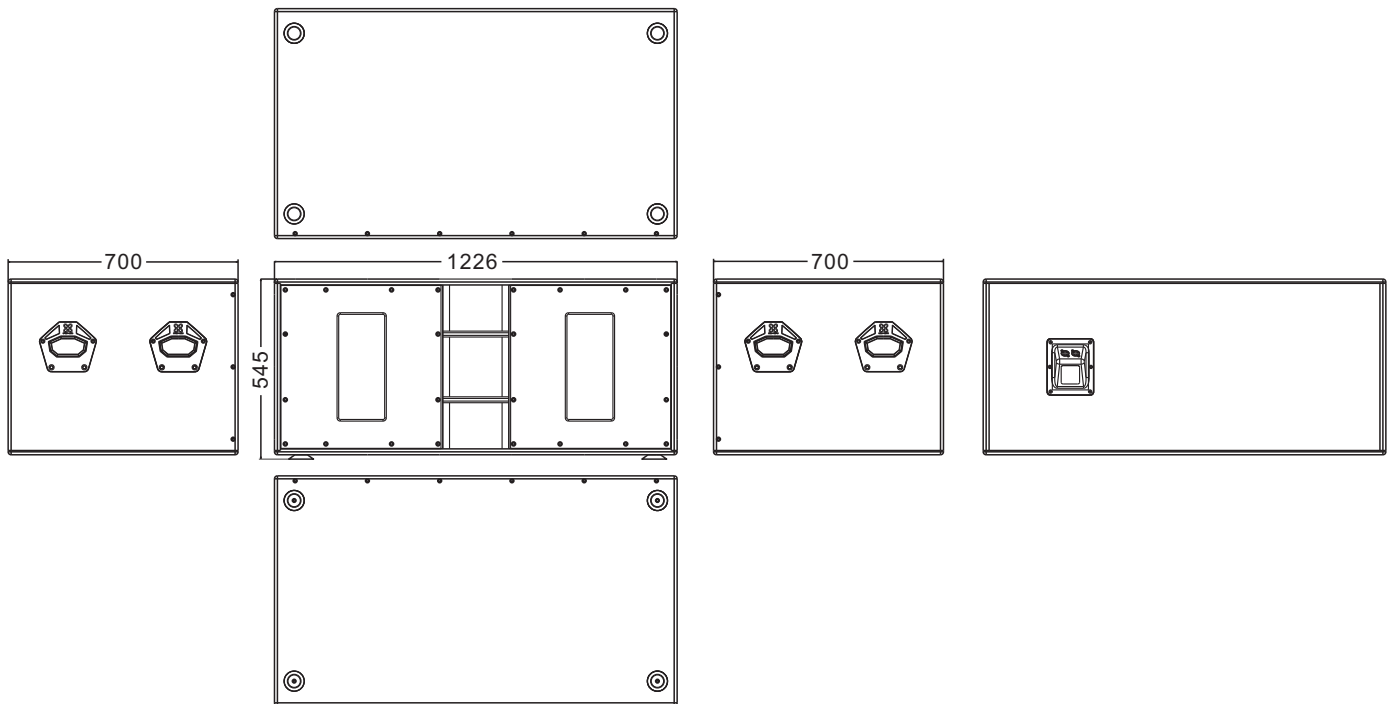

Specification:

- Type: two units subwoofer system
Continuous power: 1400W
Program power: 2800W
- Impedance: 4 OHMS
- Sensitivity (1W@1m): 105dB
- Maximum sound pressure level (1 meter): 136dB @ 1400W / 139dB @ 2800W.
- Frequency response, 1 meter on-axis, swept-sine in anechoic environment:
28Hz-150Hz (-10 dB)
- Nominal coverage pattern (-6dB): 360° H x 360° V
- Transducer complement: 2 x 18" woofer 4" VC (100mm)
- Input connections: NL4 4-pin jack x 2 PIN 1= (+) POSITIVE, PIN 2= (-) NEGATIVE
- Material: 18mm (0.7") plywood
- Surface treatment: Black textured polyurea paint
- Dimensions: H 545mm x W 1226mm x D 700mm
H 21.46" x W 48.27" x D 27.56"
(Note: height is with feet included)
- Packing size: H 1305mm x W 770mm x D 605mm
H 51.38" x W 30.31" x D 23.82"
- Net Weight: 89.2kg (196.7 lbs.)

Flying or Mounting the CPL Enclosure

 CAUTION:

This enclosure is not designed to be flown or hung overhead, use only on the ground or stage!

Dimensions:

Unit:mm

产品规格

Crest Audio®CPL28B

全新的CPL系列扬声器具有高额定功率值，定制组件，时尚的外观和独特的嵌入式网罩。CPL28B是一款强大的低音炮，为与搭配其它CPL系列扬声器搭配使用而设计，18"高性能低音单元。额定功率为1400W, 音乐功率2800W。此款扬声器系统非常适合空间有限的小型场所。输入连接包含两个NL4四芯插座。CPL系列为黑色。